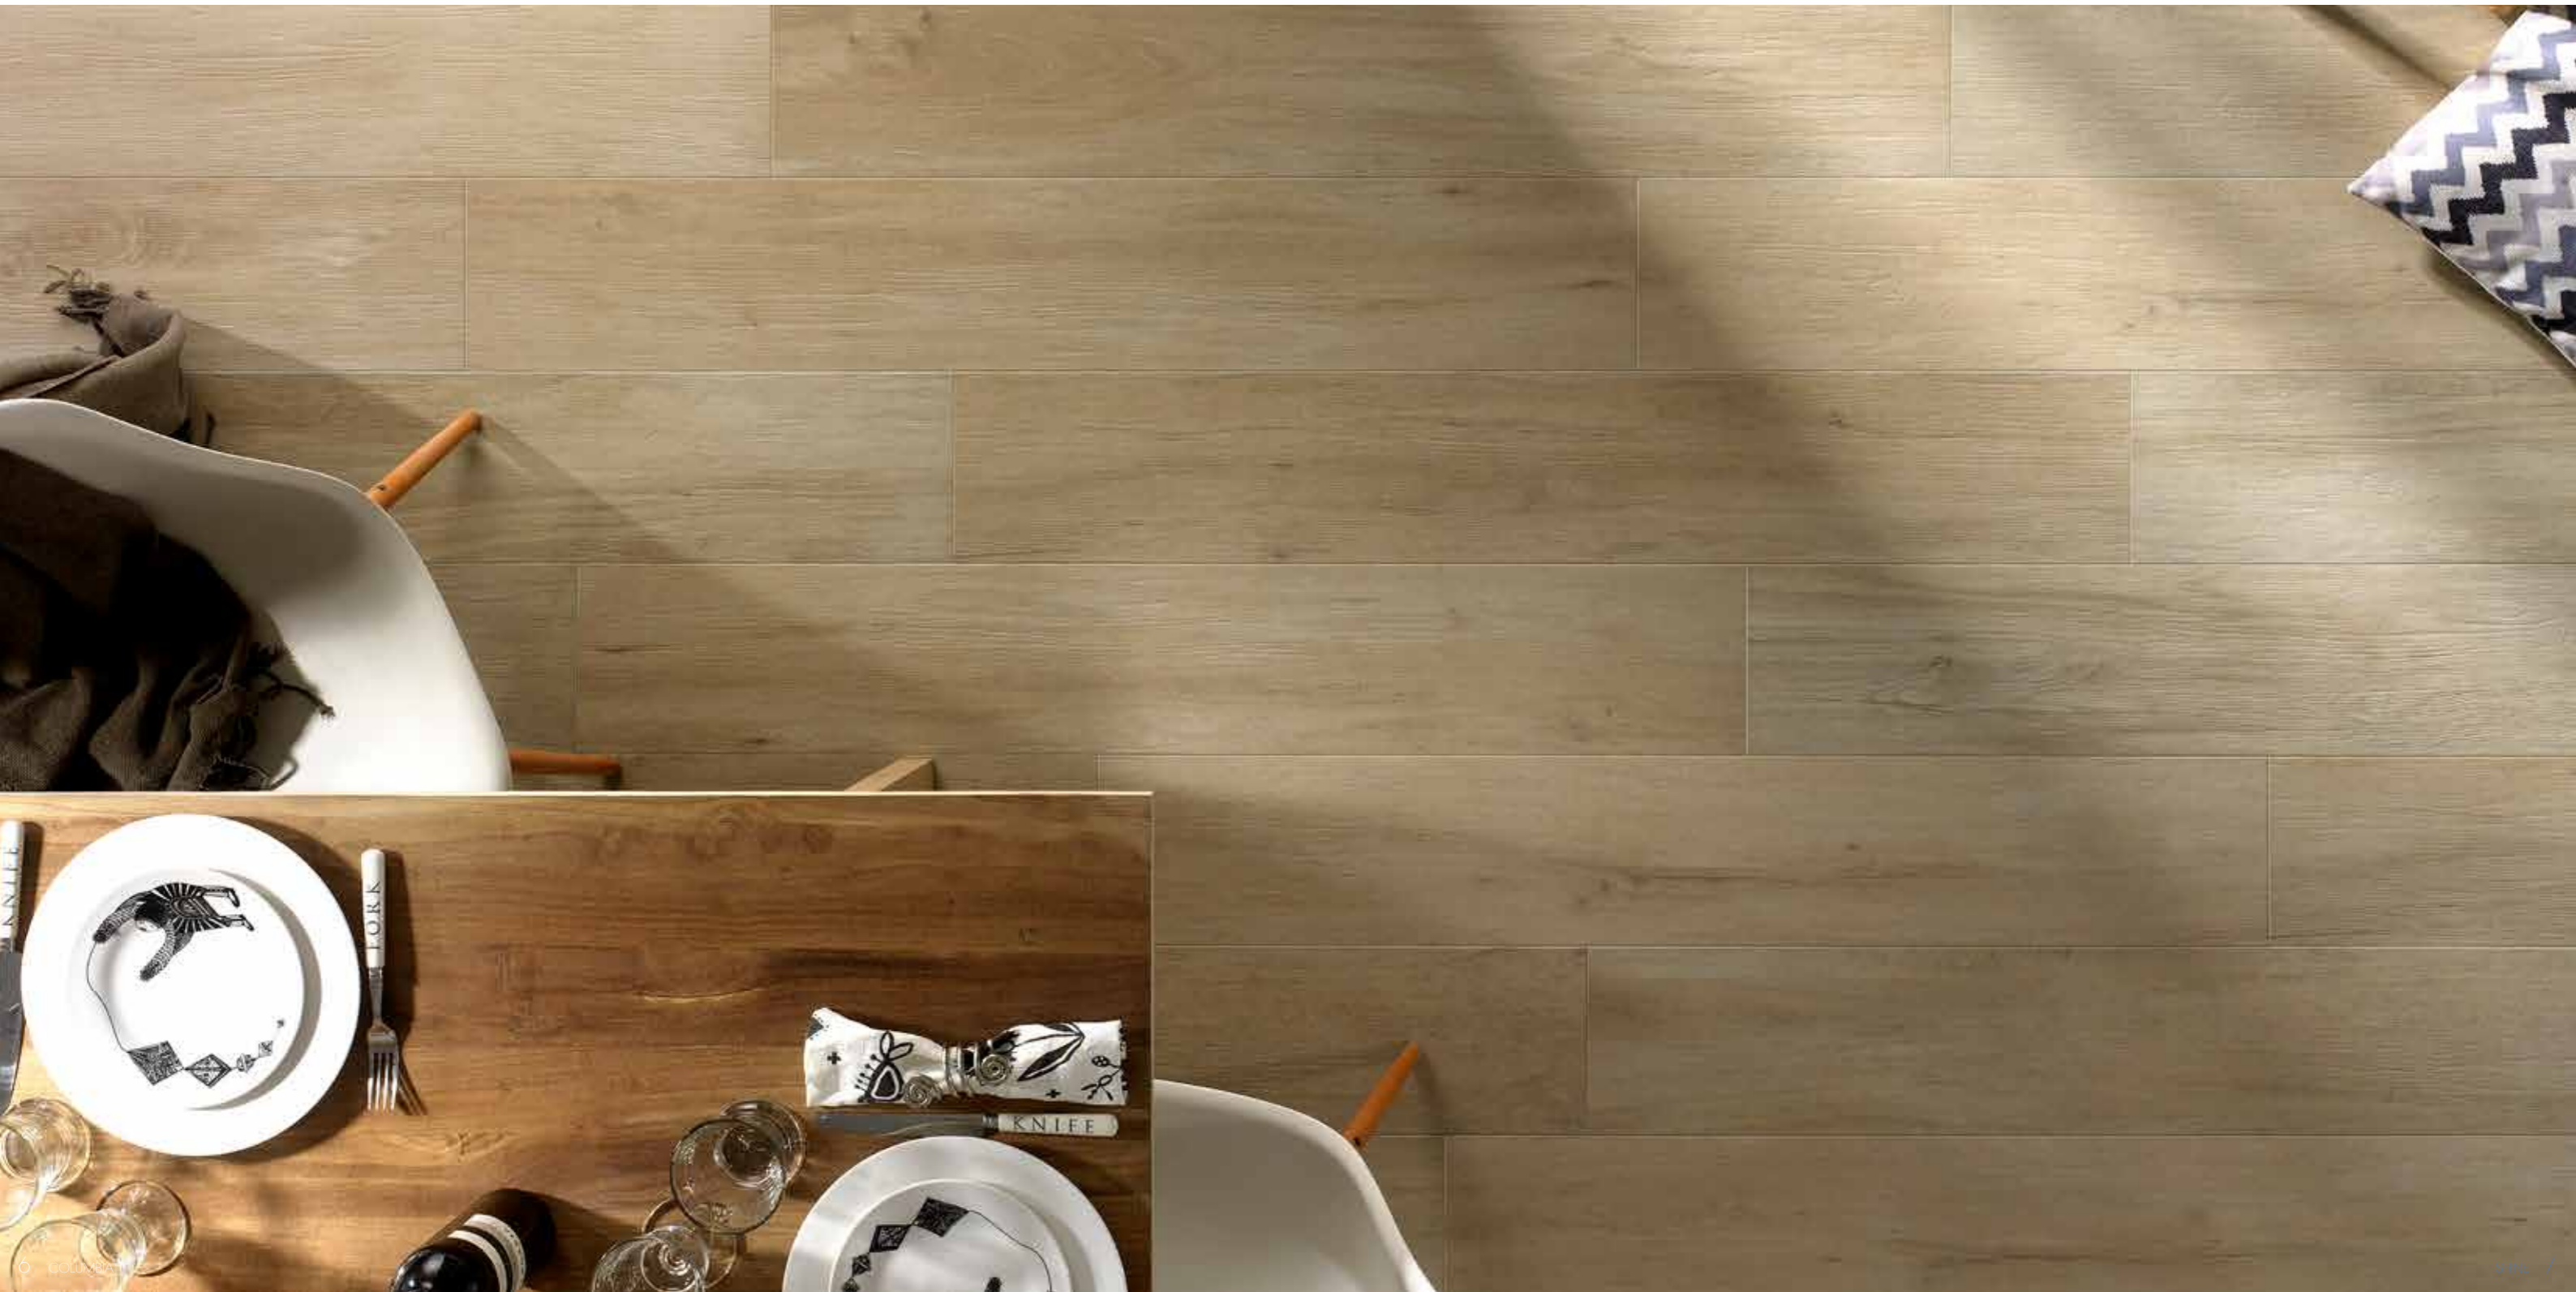

NORGE

pavimento Malm 20x120